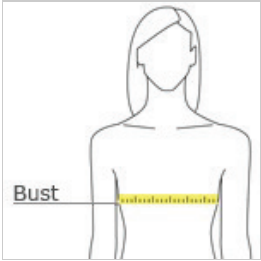

- 4-ounce, 100% polyester interlock with PosiCharge technology
- UPF rating of 50
- Removable tag for comfort and relabeling
- Self-fabric collar with collar stand
- Taped neck
- 5-button placket with dyed-to-match buttons
- 1/2 sleeves
- Set-in, open hem sleeves

CARE INSTRUCTIONS

Machine wash cold with like colors. Do not bleach do not use softener. Tumble dry low. Remove promptly. Cool iron on reverse side if needed. Do not dry clean.

front

back

HOW TO MEASURE

BUST

With arms down at sides, measure around the upper body, under arms and around the fullest part of the bust.

SIZE CHART

	XS	S	M	L	XL	XXL	3XL	4XL
Size	2	4/6	8/10	12/14	16/18	20/22	24/26	28/30
Bust	32-34	35-36	37-38	39-41	42-44	45-47	48-51	52-55